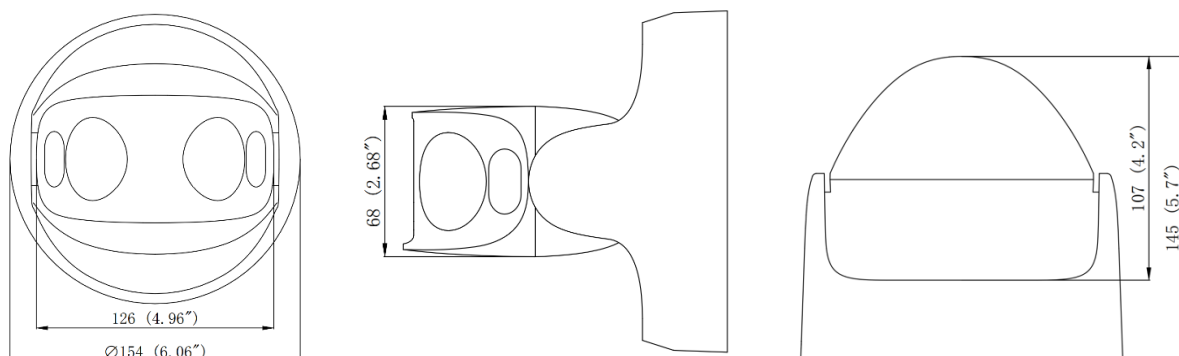

Dimensions (mm / inches):

Accessories:

	Included		Optional	Optional	Optional
Name	Fast mounting adaptor		Wall-mounting bracket	Pole-mounting bracket	Corner mounting bracket
Figure					
Mounting					
	Optional	Optional	Optional	Optional	Optional
Name	AC/DC adaptor 12V2.5A	Pendant mounting bracket with junction box	Wall-mounting bracket With junction box	Pole-mounting bracket with junction box	Corner mounting bracket with junction box
Figure					
Mounting					

* All pictures and texts are for reference only. Actual product may vary due to product enhancement.

CCTV Camera Pros

Address: 7142 Seacrest Blvd., Lantana, FL 33462

USA

Tel: 1-561-433-8488

Web site: www.Viewtron.com

E-mail: info@cctvcamerapro.net